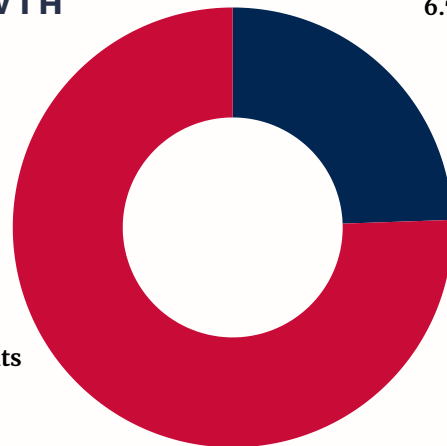

### EMPLOYMENT GROWTH

Average Texas Business  
3.3%

SBDC Clients  
27.9%

### SALES GROWTH

Average Texas Business  
6.7%

SBDC Clients  
20.7%

### EMPLOYMENT AND SALES GROWTH

SBDC clients outperformed the average Texas business, with 27.9% employment growth vs. 3.3% and 20.7% sales growth vs. 6.7%.