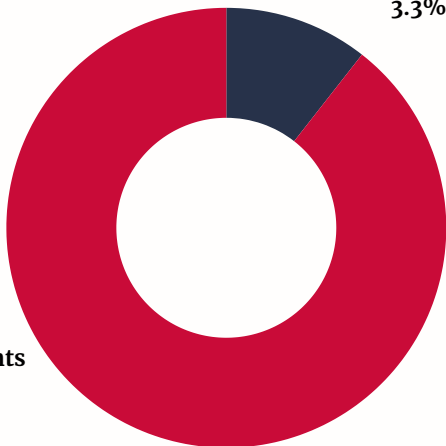

### EMPLOYMENT GROWTH

Average Texas Business  
3.3%

SBDC Clients  
27.9%