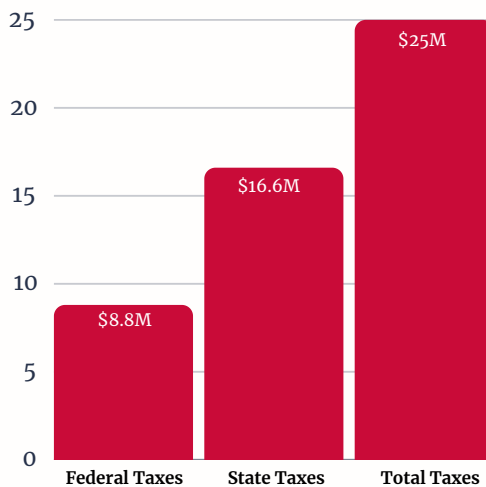

ADDITIONAL TAXES

$154M

SBDC expert advisors secured $153.8M in loans, boosting southeast Texas communities.

$201M

SBDC clients generated $201.2M in new sales, outperforming the average Texas business.

$3.97

For every $1 invested, SBDC clients generated $3.97 in revenue, driving growth.